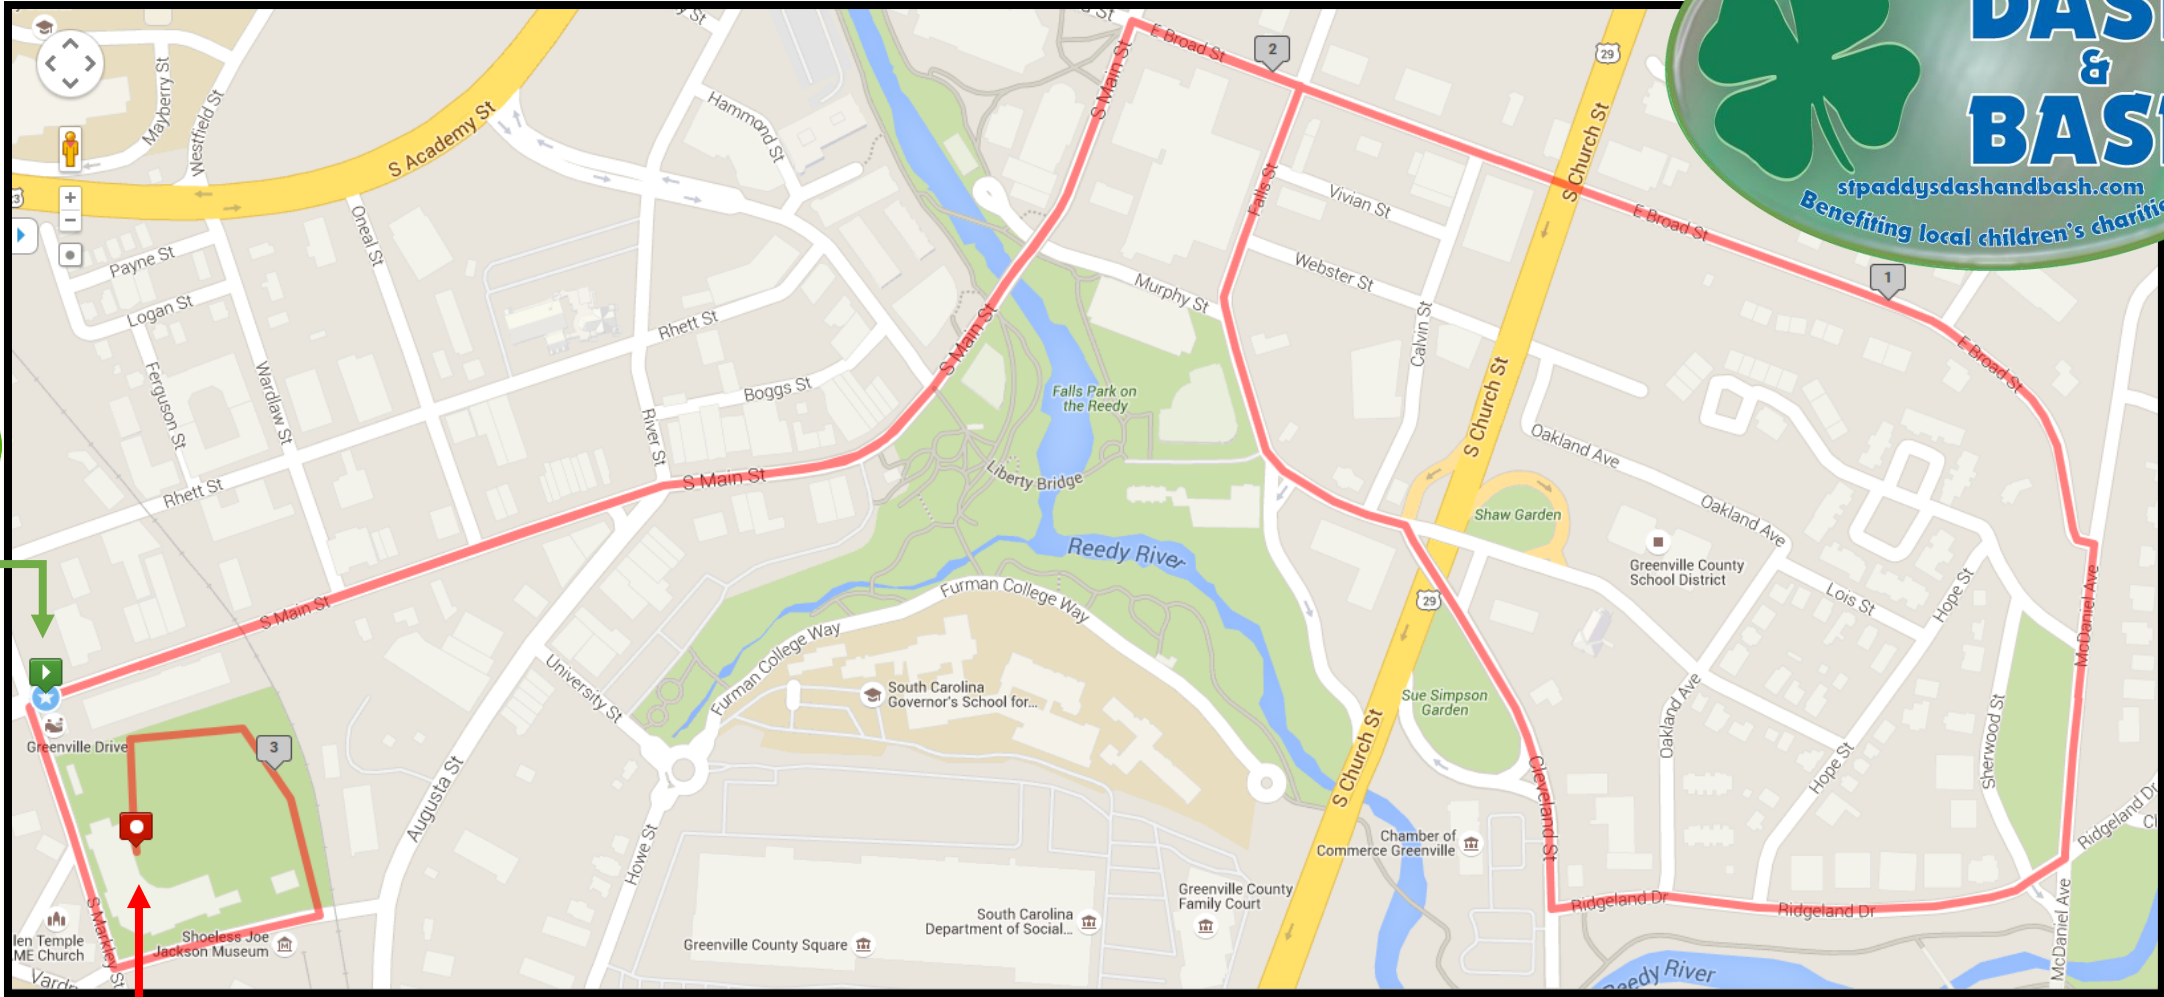

Down Main St. to Broad, Right on Broad; Take Broad all the way to McDaniel, Right on McDaniel; Right on Ridgeland (Water Stop); Right on Cleveland; Left on Broad St; Left on Main; Left On Markley; Left on Field St; Left into Stadium

Start

Stop